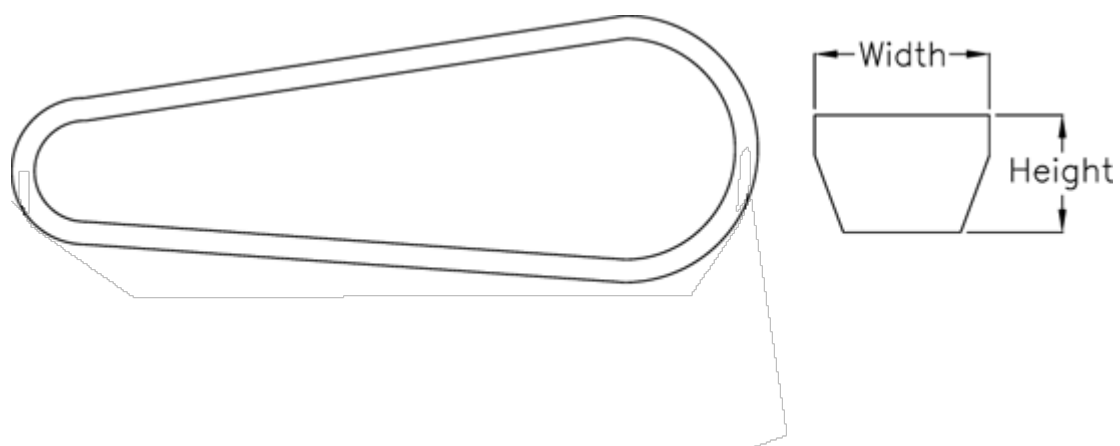

Data Sheet

Article number: 601962561082
Description: Gates V-belt SPA 1082 Ld 1082
DELTA NARROW

Measures

Datum length =	1082
Height	= 10
Width	= 13